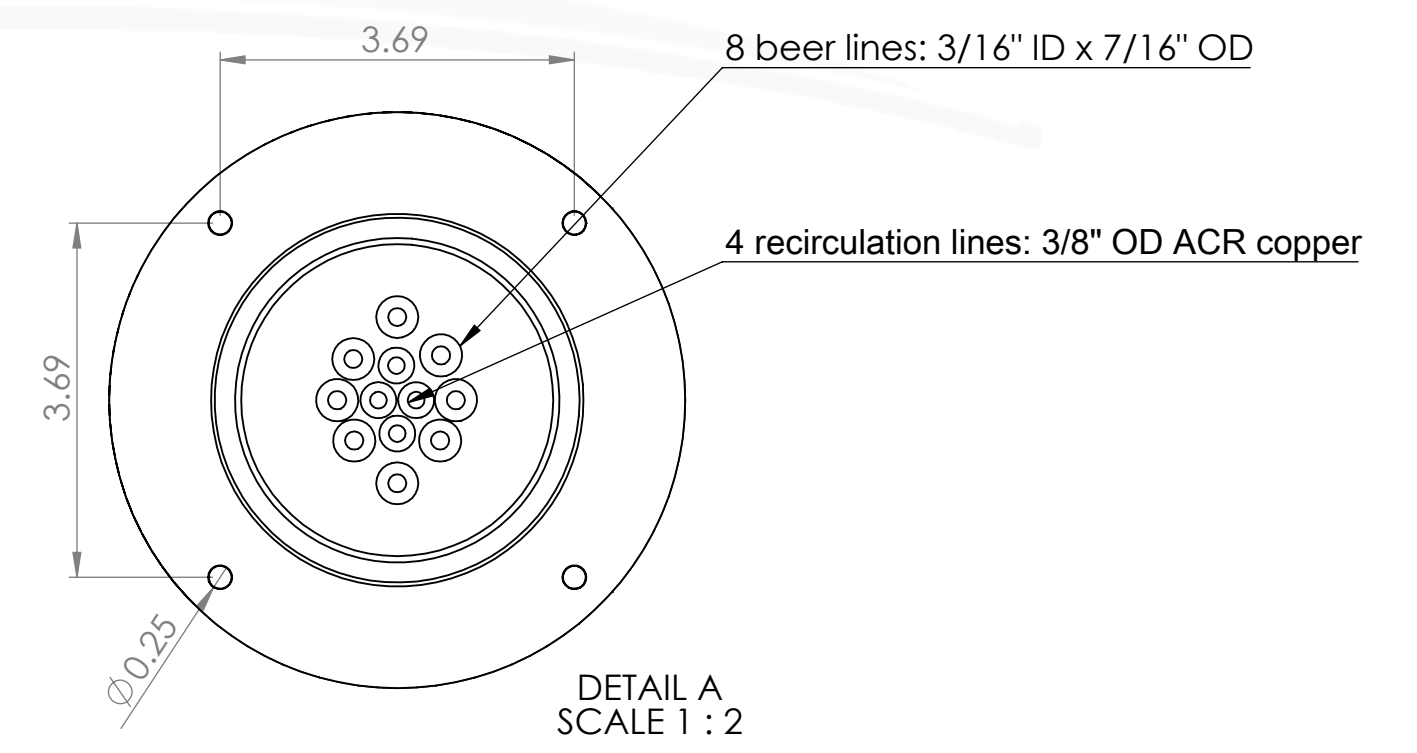

304SS tube connected to CBS NSF Flexible Total Barrier Tubing to 15lbs of Restriction

Isometric View  
(For reference purpose only)

Suggested Drip Tray:  
 BB716339 - 39" x 7" PVD/BSS Drip Tray  
 BB716439 - 39" x 7" PVD/BSS Spray Drip Tray

Name		Date	Title:	
Drawn By:	Chillmax Beverages Solutions ,LLC	11/21/2024	8T(4"OC) CANDY GOLD CONDOR "T" CH-MX CLD	
Approved By:	Production Manager		Part Number:	Revision:
Material:	304 SS	Finish:	CANDY GOLD	BB102610-GLD-08GC
Unless otherwise mentioned, dimensions are inches.				Scale: 1:5