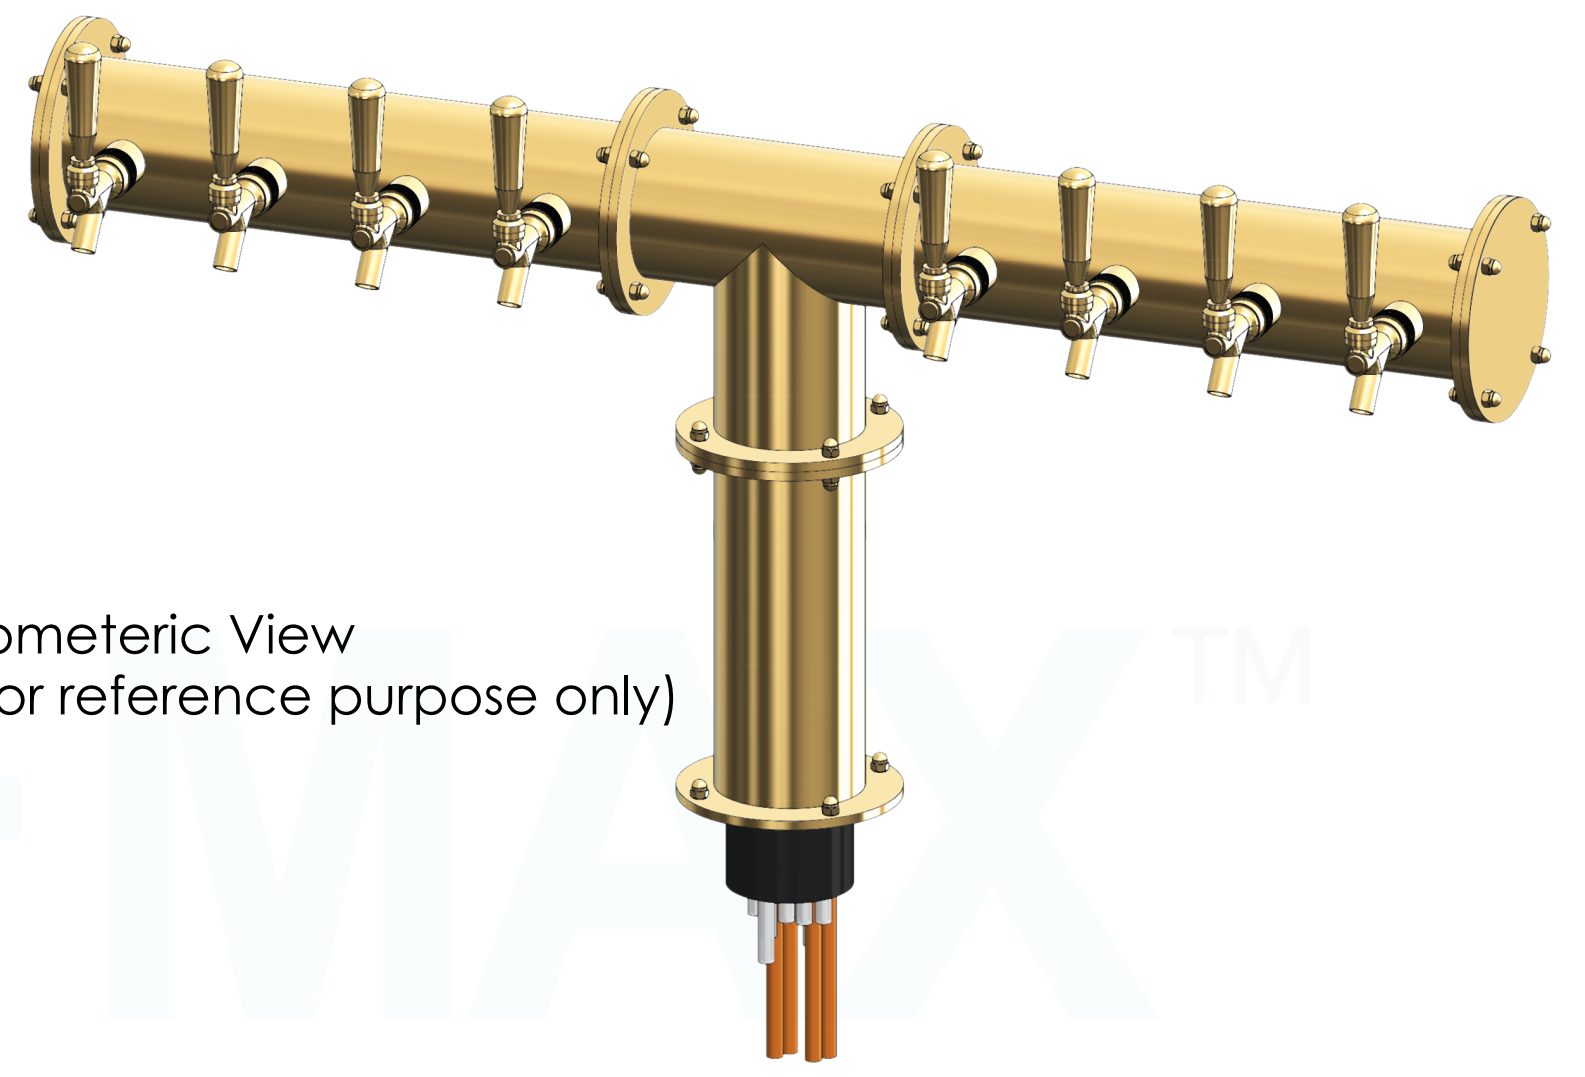

304SS tube connected to CBS NSF Flexible Total Barrier Tubing to 15lbs of Restriction

Isometric View  
(For reference purpose only)

Suggested Drip Tray:  
 BB716339 - 39" x 7" PVD/BSS Drip Tray  
 BB716439 - 39" x 7" PVD/BSS Spray Drip Tray

Name		Date	Title:	
Drawn By:	Chillmax Beverages Solutions ,LLC	11/21/2024	8T(4"OC) CANDY GOLD CONDOR "T" CH-MX CLD	
Approved By:	Production Manager		Part Number:	Revision:
Material:	304 SS	Finish:	CANDY GOLD	BB102610-GLD-08GC
Unless otherwise mentioned, dimensions are inches.				Scale: 1:5