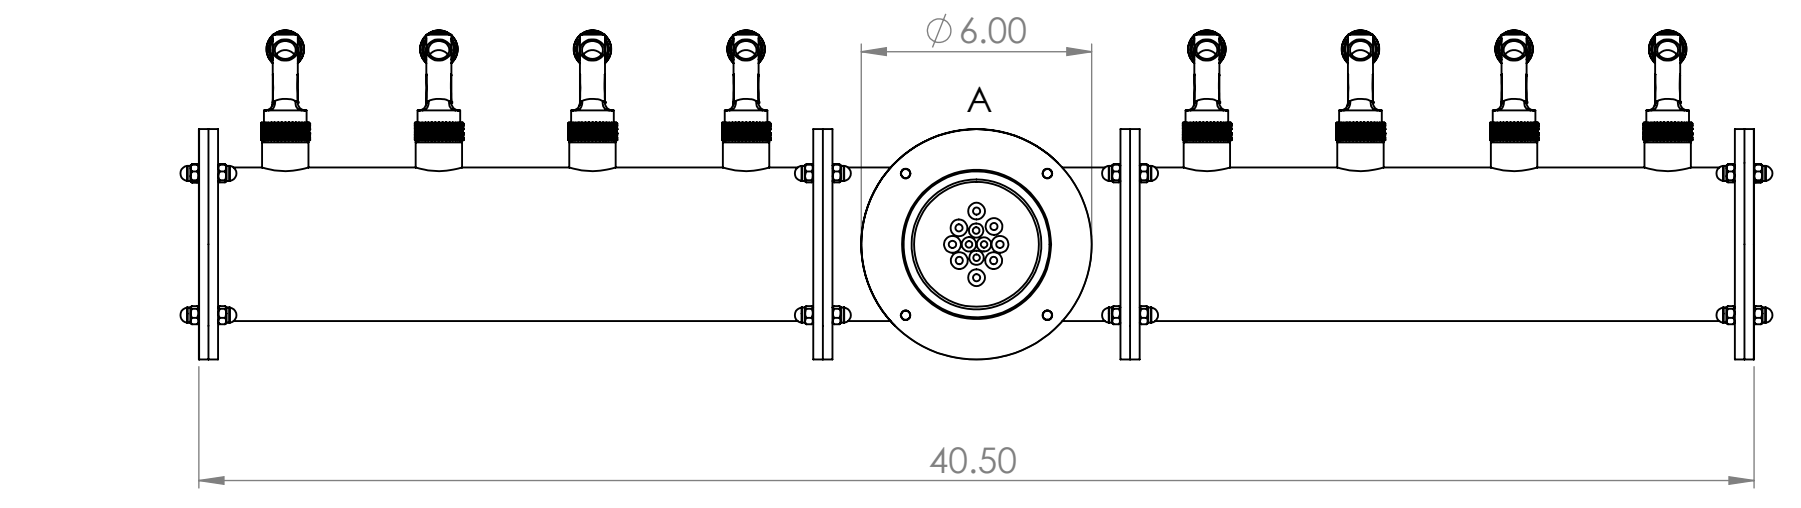

304SS tube connected to CBS NSF Flexible Total Barrier Tubing to 15lbs of Restriction

Isometric View  
(For reference purpose only)

Suggested Drip Tray:  
 BB716339 - 39" x 7" PVD/BSS Drip Tray  
 BB716439 - 39" x 7" PVD/BSS Spray Drip Tray

Name		Date	Title:	
Drawn By:	Chillmax Beverages Solutions ,LLC	11/21/2024	8T(4"OC) CANDY GOLD CONDOR "T" CH-MX CLD	
Approved By:	Production Manager		Part Number:	Revision:
Material:	304 SS	Finish:	CANDY GOLD	BB102610-GLD-08GC
Unless otherwise mentioned, dimensions are inches.				Scale: 1:5